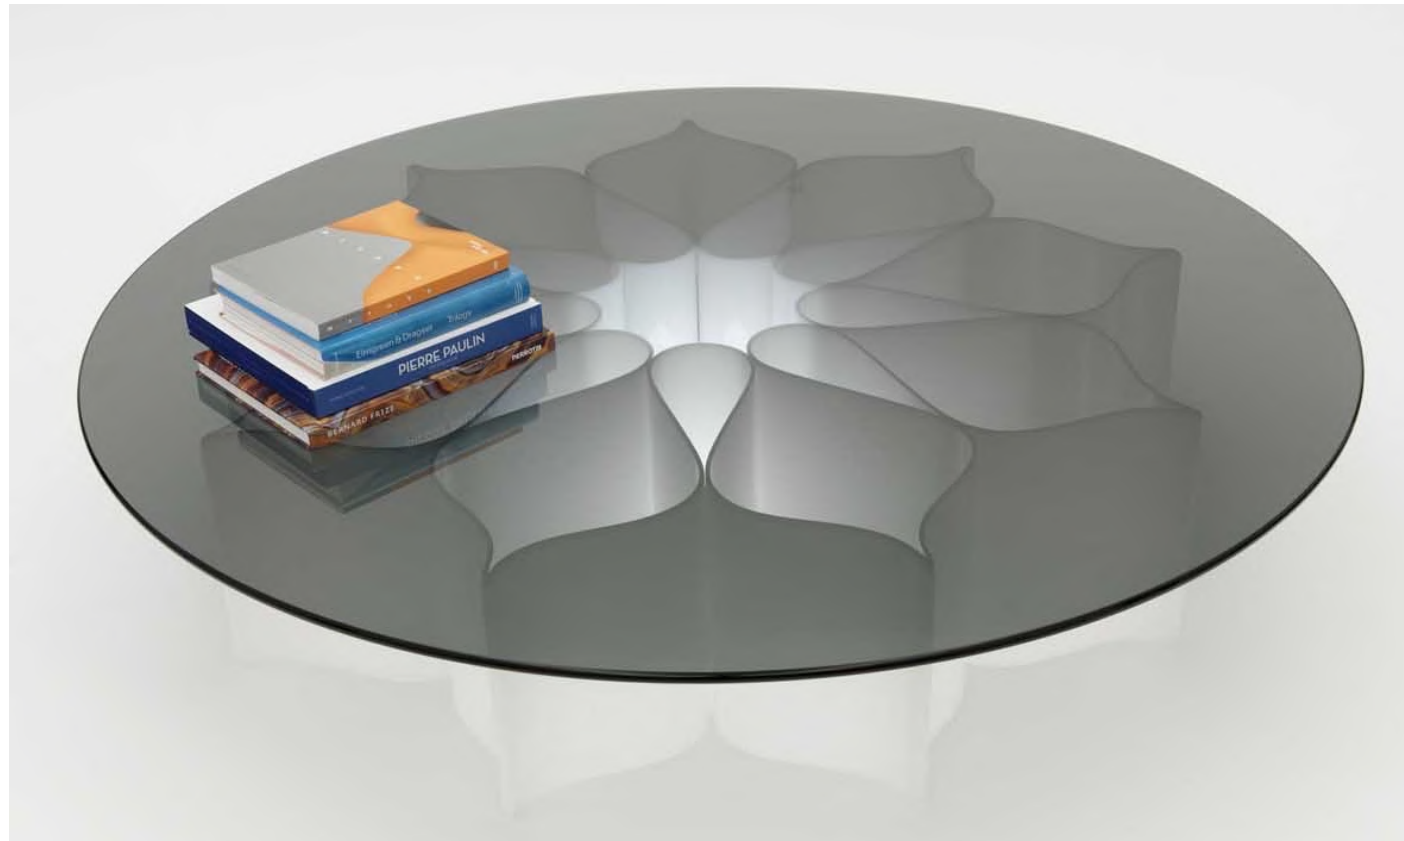

White lacquered aluminium, glass

L 150 x W 150 x H 75 cm

L 59 1/16 x W 59 1/16 x H 29 1/2 in

contact@theinvisiblecollection.com

+33 622335309

THE INVISIBLE COLLECTION
theinvisiblecollection.com

Rosace coffee table

Metacrylate opalin, smoked grey glass, light system

29 cm, Ø 140 cm

11 7/16 in, Ø 55 1/8 in

THE INVISIBLE COLLECTION
theinvisiblecollection.com

Iéna coffee table

Plate in sycamore and spalted maple,
base in lacquered aluminium