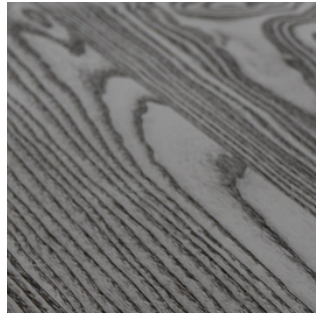

Wood Selection

Thierry Lemaire - G Bedside Table

Ash

Ash Tree

Wood Selection

Thierry Lemaire - G Bedside Table

Spruce

ES01