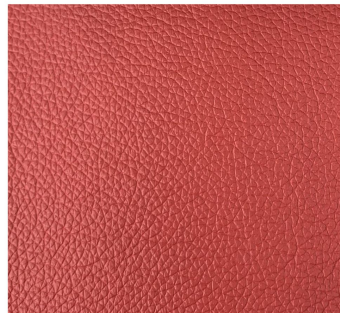

# Leather Selection

Etel - Plain Leather

Diamantina Branco

Barcelona Preto

Salvador Harvest

Barcelona Musgo

Barcelona Vermelho

Barcelona Havana

Barcelona Sella

Imperatriz Maize

# Leather Selection

Etel - Aged Leather

Desert Avelc

Desert Chesnut

Olinda Cognac

Desert Pinhao

Desert Conza

Desert Cimento

# Suede Selection

Camurco Suede

Mel

Tan

Taupe

Preto

Caf Escuro

Telha