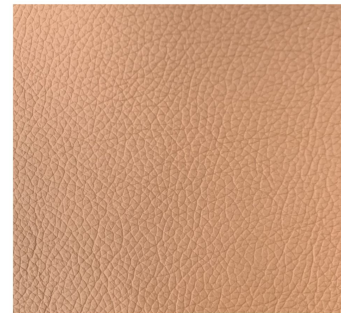

# Leather Selection

Etel - Plain Leather

Diamantina Branco

Barcelona Preto

Salvador Harvest

Barcelona Musgo

Barcelona Vermelho

Barcelona Havana

Barcelona Sella

Imperatriz Maize

# Leather Selection

Etel - Aged Leather

Desert Avelc

Desert Chesnut

Olinda Cognac

Desert Pinhao

Desert Conza

Desert Cimento

# Suede Selection

Camurco Suede

Mel

Tan

Taupe

Preto

Caf Escuro

Telha