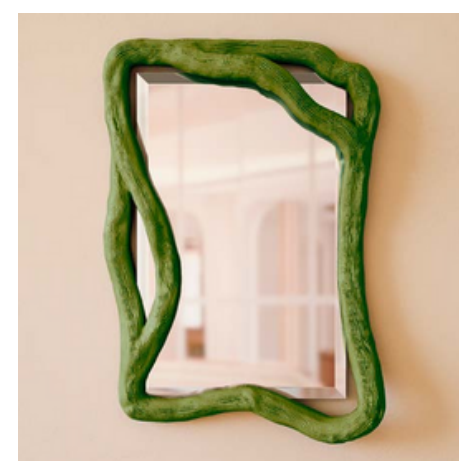

## Mirror

Mercury picket  
effect

Yellow

Pink

Natural

# INVISIBLE COLLECTION

Aux Arbres Collection - Hugo Drubay

**Oak wood**  
*Natural mirror*

**Beech wood**  
*Natural mirror*

**Green stained beech wood**  
*Natural mirror*

**Oak wood**  
*Yellow gold mirror*

**Beech wood**  
*Yellow gold mirror*

**Green stained beech wood**  
*Yellow gold mirror*

**Oak wood**  
*Mercury picket effect mirror*

**Beech wood**  
*Mercury picket effect mirror*

**Green stained beech wood**  
*Mercury picket effect mirror*