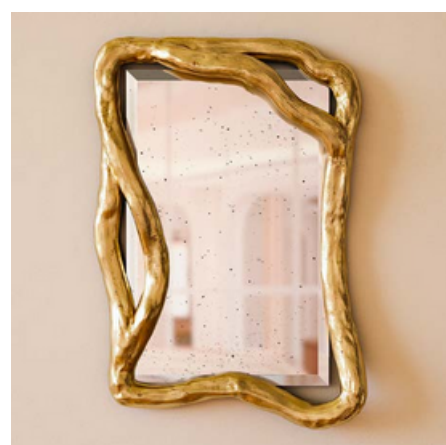

## Mirror

Mercury picket  
effect

Yellow

Pink

Natural

**Rose gold beech wood**  
-  
*Natural mirror*

**Yellow gold beech wood**  
-  
*Yellow gold mirror*

**Beech wood rose gold champagne**  
-  
*Yellow gold mirror*

**White gold beech wood**  
-  
*Yellow gold mirror*

**Rose gold beech wood**  
-  
*Yellow gold mirror*

**Yellow gold beech wood**  
-  
*Mercury picket effect mirror*

**Beech wood rose gold champagne**  
-  
*Mercury picket effect mirror*

**White gold beech wood**  
-  
*Mercury picket effect mirror*