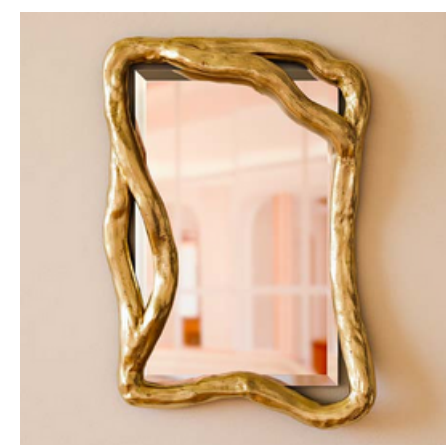

## Mirror

Mercury picket  
effect

Yellow

Pink

Natural

**Rose gold beech wood**  
-  
*Natural mirror*

**Yellow gold beech wood**  
-  
*Yellow gold mirror*

**Beech wood rose gold champagne**  
-  
*Yellow gold mirror*

**White gold beech wood**  
-  
*Yellow gold mirror*

**Rose gold beech wood**  
-  
*Yellow gold mirror*

**Yellow gold beech wood**  
-  
*Mercury picket effect mirror*

**Beech wood rose gold champagne**  
-  
*Mercury picket effect mirror*

**White gold beech wood**  
-  
*Mercury picket effect mirror*

**Rose gold beech wood**  
-  
*Mercury picket effect mirror*

**Yellow gold beech wood**  
-  
*Pink mirror*

**Beech wood rose gold champagne**  
-  
*Pink mirror*

**White gold beech wood**  
-  
*Pink mirror*